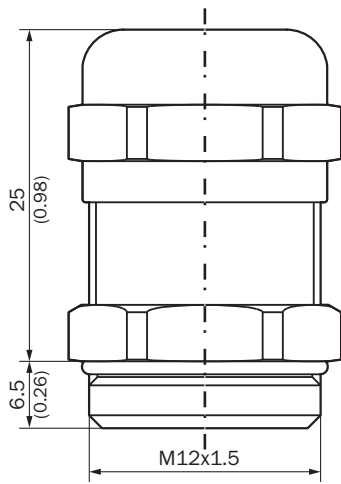

### Detailed technical data

#### Technical specifications

<b>Connector material</b>	Nickel-plated brass
<b>Seal material</b>	NBR
<b>Tightening torque</b>	6 Nm
<b>Permitted cable diameter</b>	3 mm ... 6.5 mm
<b>Enclosure rating</b>	IP68/IP69K
<b>Operating temperature</b>	
Flexible use	-40 °C ... +100 °C

Dimensional drawing

Dimensions in mm (inch)