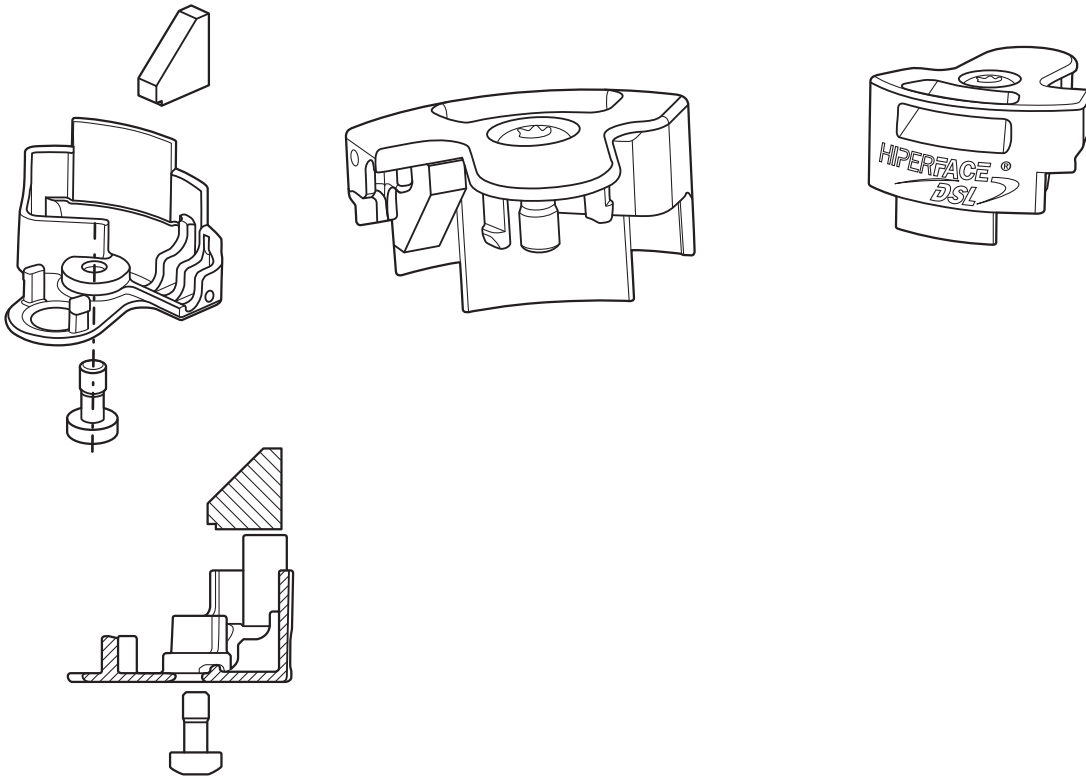

BEF-CAP-BLUE500

Protective caps and hoods

DEVICE PROTECTION AND CARE

SICK
Sensor Intelligence.

Ordering information

Type	part no.
BEF-CAP-BLUE500	2113367

Other models and accessories → www.sick.com/Protective_caps_and_hoods

Detailed technical data

Features

Product segment	Device protection and care
Product	Protective caps and hoods
Description	Cover for EDS35 and EDM35, packaging unit: 500 pieces, color: blue

Classifications

Dimensional drawing

Dimensions in mm (inch)

SICK AT A GLANCE

SICK is one of the leading manufacturers of intelligent sensors and sensor solutions for industrial applications. A unique range of products and services creates the perfect basis for controlling processes securely and efficiently, protecting individuals from accidents and preventing damage to the environment.