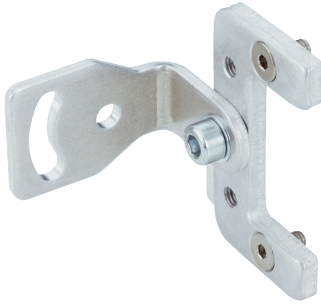

Mounting bracket

Brackets

MOUNTING SYSTEMS

SICK
Sensor Intelligence.

Ordering information

Type	part no.
Mounting bracket	2113160

Other models and accessories → www.sick.com/Brackets

Detailed technical data

Features

Accessory group	Mounting systems
Accessory family	Brackets
Description	Bracket with adapter board
Mounting system type	Brackets

Classifications

ECLASS 5.0	27279202
ECLASS 5.1.4	27279202
ECLASS 6.0	27279202
ECLASS 6.2	27279202
ECLASS 7.0	27279202
ECLASS 8.0	27279202
ECLASS 8.1	27279202
ECLASS 9.0	27273701
ECLASS 10.0	27273701
ECLASS 11.0	27273701
ECLASS 12.0	27273701
ETIM 5.0	EC002615
ETIM 6.0	EC002615
ETIM 7.0	EC002615
ETIM 8.0	EC002615
UNSPSC 16.0901	32131023