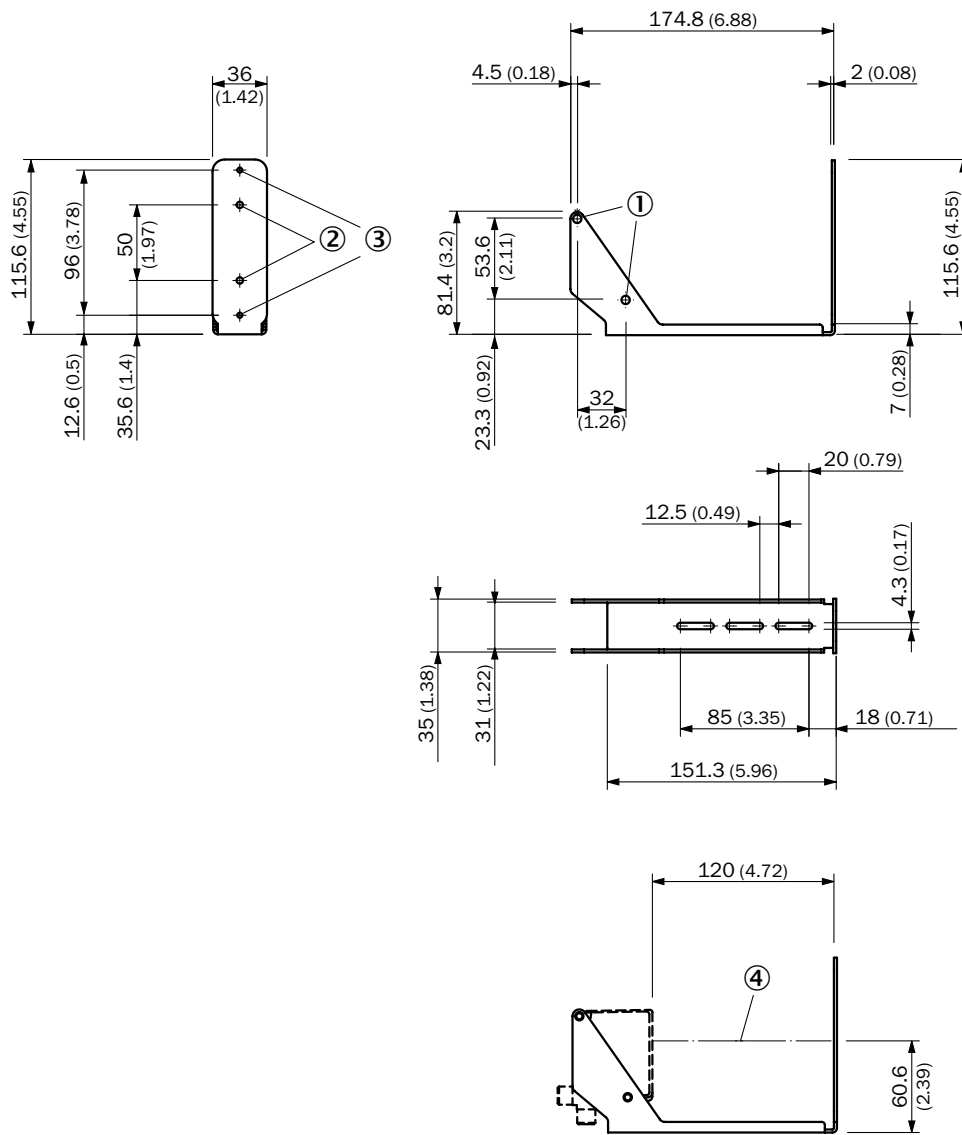

REFLECTORHOLDER SD100

Brackets

MOUNTING SYSTEMS

SICK
Sensor Intelligence.

Ordering information

Type	part no.
REFLECTORHOLDER SD100	2107379

Other models and accessories → www.sick.com/Brackets

Detailed technical data

Features

Accessory group	Mounting systems
Accessory family	Brackets
Description	Bracket for reflective foil (scope of delivery of AS30) or accessory reflector. Simple alignment and adjustment of the correct sensing distance.
Suitable for	AS30
Material	Steel, zinc coated
Items supplied	Reflector holder, screw set for AS30
Mounting system type	Brackets

Dimensional drawing

Dimensions in mm (inch)

- ① sensor fixing hole, \varnothing 5.5 mm
- ② reflector fixing hole, \varnothing 4.2 mm
- ③ M4 reflector fixing hole
- ④ Optical axis

SICK AT A GLANCE

SICK is one of the leading manufacturers of intelligent sensors and sensor solutions for industrial applications. A unique range of products and services creates the perfect basis for controlling processes securely and efficiently, protecting individuals from accidents and preventing damage to the environment.