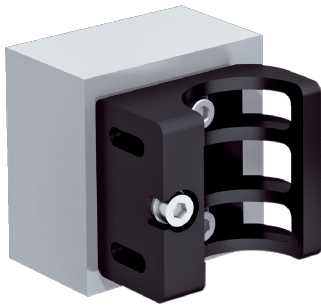

BEF-1SHABR002S10

Brackets

MOUNTING SYSTEMS

SICK
Sensor Intelligence.

Illustration may differ

Ordering information

Type	part no.
BEF-1SHABR002S10	2103450

Other models and accessories → www.sick.com/Brackets

Detailed technical data

Features

Accessory group	Mounting systems
Accessory family	Brackets
Description	FlexFix bracket with spacer (2 pieces), for deTec with protective field height 450 mm, for installing in the explosion-proof enclosure
Packing unit	2 pieces
Mounting system type	Brackets