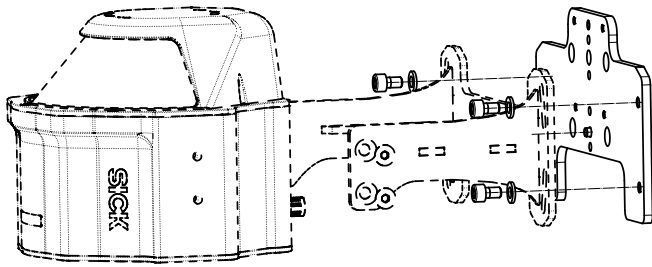

DIMENSIONAL DRAWING

Dimensions in mm (inch)

Further information as well as suitable accessories, example applications and downloads such as CAD dimensional models, operating instructions and software can be found at www.sick.com/2102124