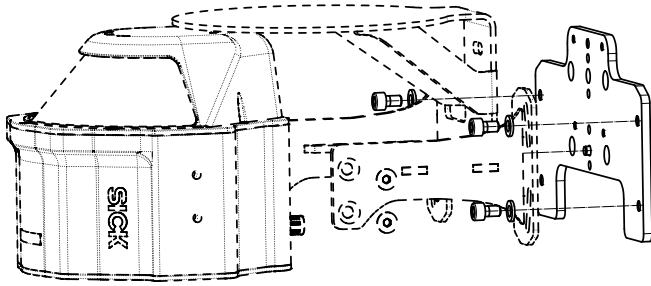

DIMENSIONAL DRAWING

Dimensions in mm (inch)

Further information as well as suitable accessories, example applications and downloads such as CAD dimensional models, operating instructions and software can be found at www.sick.com/2102124