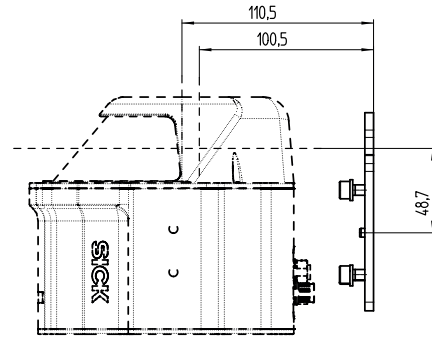

DATA SHEET

Adapter plate

Brackets
Mounting systems

MOUNTING SYSTEMS

Adapter plate

ORDERING INFORMATION

Type	part no.
Adapter plate	2102124

Further device versions and accessories at www.sick.com/Brackets

DETAILED TECHNICAL DATA

FEATURES

Accessory group	Mounting systems
Accessory family	Brackets
Description	Adapter plate for mounting the MRS6000 to accessory components
Suitable for	MRS6000
Material	Stainless steel
Items supplied	Mounting hardware included
Dimensions (W x H x L)	224 mm x 115 mm x 5 mm
Weight	0.7 kg
Mounting system type	Adaptor

DIMENSIONAL DRAWING

Dimensions in mm (inch)

Further information as well as suitable accessories, example applications and downloads such as CAD dimensional models, operating instructions and software can be found at www.sick.com/2102124