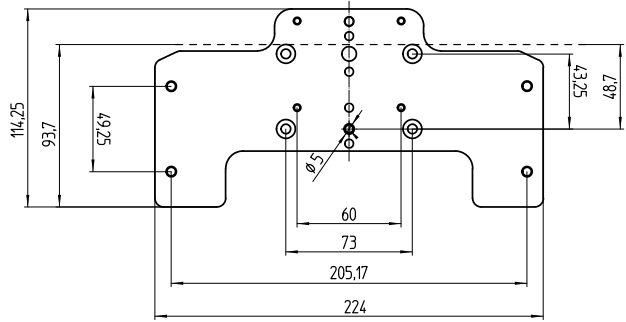

DATA SHEET

Adapter plate

Brackets
Mounting systems

MOUNTING SYSTEMS

Adapter plate

ORDERING INFORMATION

Type	part no.
Adapter plate	2102124

Further device versions and accessories at www.sick.com/Brackets

DETAILED TECHNICAL DATA

FEATURES

Accessory group	Mounting systems
Accessory family	Brackets
Description	Adapter plate for mounting the MRS6000 to accessory components
Suitable for	MRS6000
Material	Stainless steel
Items supplied	Mounting hardware included
Dimensions (W x H x L)	224 mm x 115 mm x 5 mm
Weight	0.7 kg
Mounting system type	Adaptor

DIMENSIONAL DRAWING

Dimensions in mm (inch)

Further information as well as suitable accessories, example applications and downloads such as CAD dimensional models, operating instructions and software can be found at www.sick.com/2102124