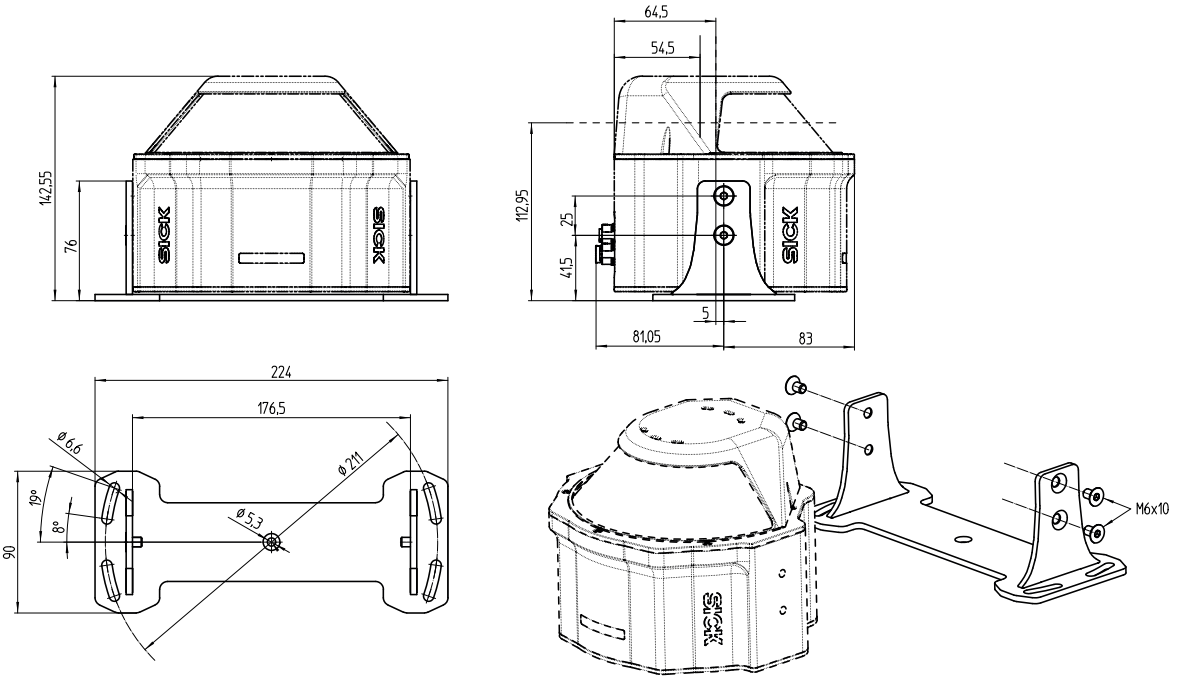

Dimensional drawing

Dimensions in mm (inch)