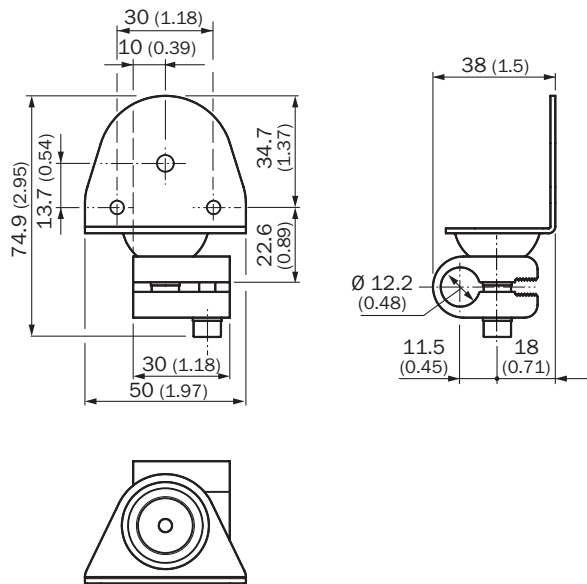

## ORDERING INFORMATION

Type	part no.
BEF-KHS-IS12R01	<a href="#">2099247</a>

Further device versions and accessories at [www.sick.com/Brackets](http://www.sick.com/Brackets)

## FEATURES

Accessory group	Mounting systems
Accessory family	Brackets
Description	Clamp bar to fix P250 and C42-2 reflector on rods of 12 mm, clamp-on design up to 4 mm wall thickness
Material	Aluminum (clamp bar), stainless steel (bracket)
Items supplied	Clamp bar mounting and clamp function, mounting bracket, mounting hardware
Mounting system type	Terminals

## DIMENSIONAL DRAWING

Dimensions in mm (inch)

Further information as well as suitable accessories, example applications and downloads such as CAD dimensional models, operating instructions and software can be found at [www.sick.com/2099247](http://www.sick.com/2099247)