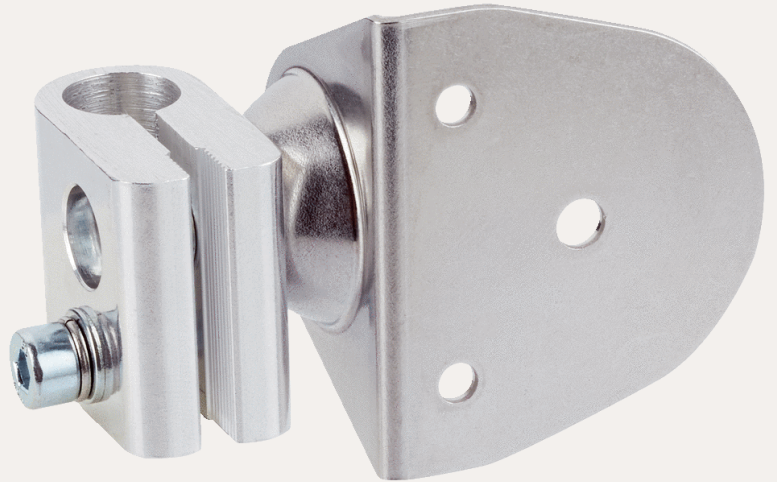

SICK.COM

DATA SHEET

BEF-KHS-IS12R01

Brackets
Mounting systems

SICK Sensor Intelligence