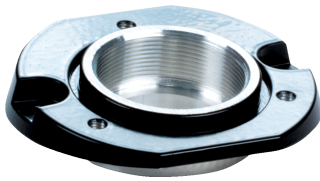

## Ordering information

Type	part no.
Scheimpflug adapter	2096174

Other models and accessories → [www.sick.com/Lenses](http://www.sick.com/Lenses)

### Features

Description	C-mount adaptor, 9.0 degree, angled, for optical focus along the laser plane
-------------	--