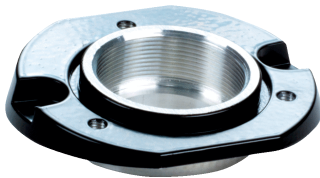

Scheimpflug adapter

Lenses

REFLECTORS AND OPTICS

SICK
Sensor Intelligence.

Ordering information

Type	part no.
Scheimpflug adapter	2096173

Other models and accessories → www.sick.com/Lenses

Detailed technical data

Features

Product segment	Reflectors and optics
Product	Lenses
Product version	Lens accessories
Description	C-mount adaptor, 6.0 degree, angled, for optical focus along the laser plane

Classifications

ECLASS 5.0	27279205
ECLASS 5.1.4	27279205
ECLASS 6.0	27279205
ECLASS 6.2	27279205
ECLASS 7.0	27279205
ECLASS 8.0	27279205
ECLASS 8.1	27279205
ECLASS 9.0	27273603
ECLASS 10.0	27273603
ECLASS 11.0	27273603
ECLASS 12.0	27273603
ETIM 5.0	EC001776
ETIM 6.0	EC001776
ETIM 7.0	EC001776
ETIM 8.0	EC001776
UNSPSC 16.0901	45121603