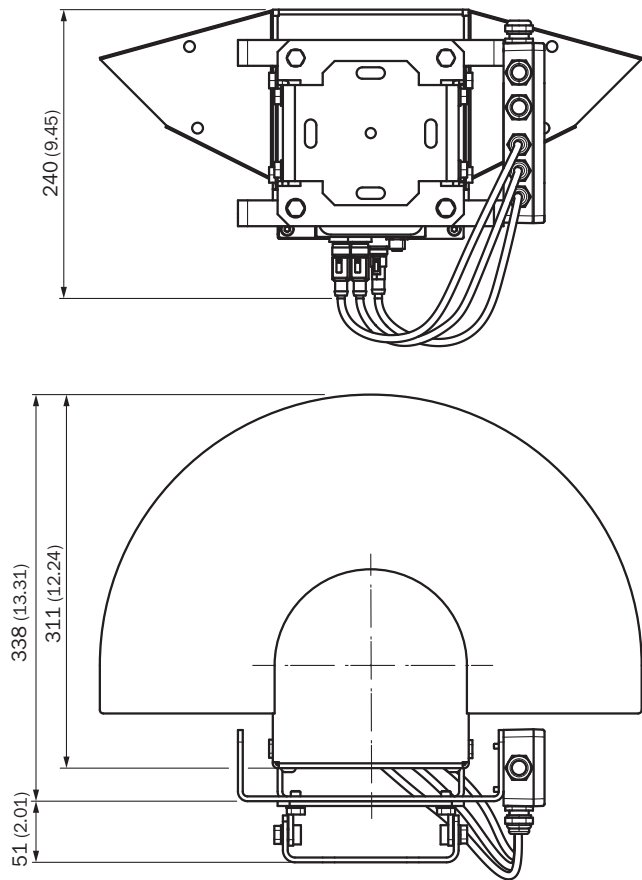

DATA SHEET

Weather hood, 190°

Protective caps and hoods
Device protection and care

DEVICE PROTECTION AND CARE

Weather hood, 190°

ORDERING INFORMATION

Type	part no.
Weather hood, 190°	2089593

Further device versions and accessories at www.sick.com/Protective_caps_and_hoods

DETAILED TECHNICAL DATA

FEATURES

Product segment	Device protection and care
Product	Protective caps and hoods
Description	Compact 190° weather hood, only suitable for overhead mounting of the LMS5xx, scanner must be mounted overhead
Material	Stainless steel V4A 1.4404
Housing color	Gray (RAL 7032)

DIMENSIONAL DRAWING

Dimensions in mm (inch)
Weather hood, 190°

Further information as well as suitable accessories, example applications and downloads such as CAD dimensional models, operating instructions and software can be found at www.sick.com/2089593