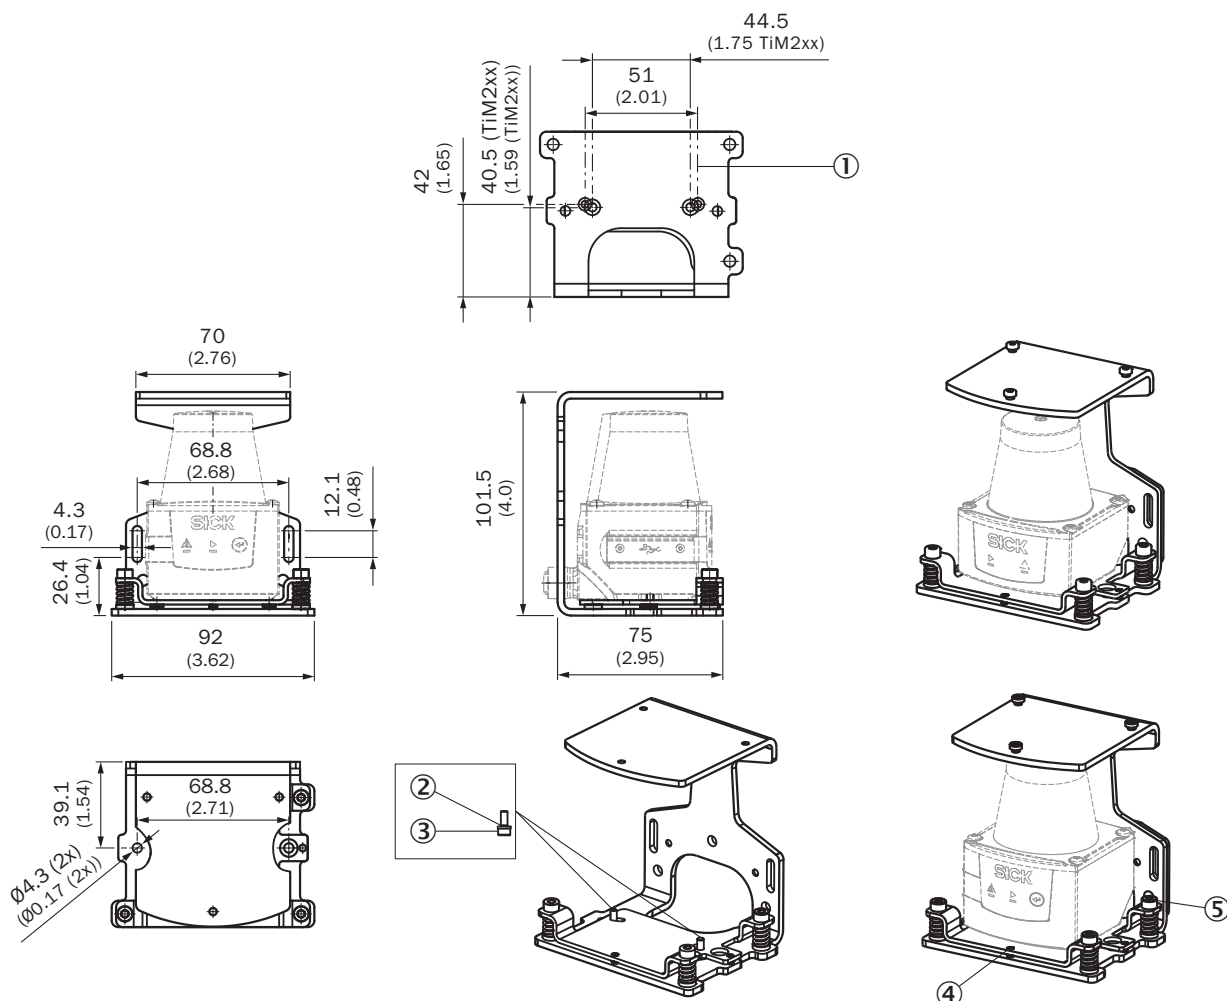

Mounting kit

Brackets

MOUNTING SYSTEMS

SICK
Sensor Intelligence.

Ordering information

Type	part no.
Mounting kit	2086761

Other models and accessories → www.sick.com/Brackets

Detailed technical data

Features

Accessory group	Mounting systems
Accessory family	Brackets
Description	Mounting kit, fender and alignment aid
Suitable for	TiM3xx - TiM8xx
Material	Anodized aluminum
Items supplied	Mounting bracket 2 x cylinder head screws with M3 x 8 washers
Dimensions (W x H x L)	101.5 mm x 92 mm x 75 mm
Weight	140 g
Mounting system type	Mounting bracket

dimensional drawing: mounting kit

Dimensions in mm (inch)

- ① TiMxxx mounting: 2 x ISO4762 - M3 x 8 cylinder head screw, 2 x DIN988 - 3/6 x 1.0 shim washer
- ② Shim washer
- ③ Screw
- ④ Locking screws (2 x)
- ⑤ Alignment screws (3 x)