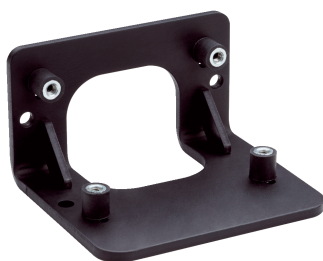

Mounting kit

Brackets

MOUNTING SYSTEMS

SICK
Sensor Intelligence.

Illustration may differ

Ordering information

Type	part no.
Mounting kit	2086074

Other models and accessories → www.sick.com/Brackets

Detailed technical data

Features

Accessory group	Mounting systems
Accessory family	Brackets
Description	Mounting kit with shock absorber
Suitable for	TiM3xx, TiM5xx, TiM7xx
Material	Anodized aluminum
Items supplied	Mounting hardware included
Mounting system type	Mounting bracket