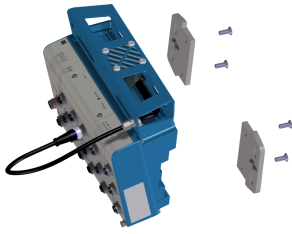

Mounting kit

Brackets

MOUNTING SYSTEMS

SICK
Sensor Intelligence.

Ordering information

Type	part no.
Mounting kit	2084764

Other models and accessories → www.sick.com/Brackets

Detailed technical data

Features

Accessory group	Mounting systems
Accessory family	Brackets
Description	Direct mounting adapter plates for SIM2000 and SIM2500 including screws.
Mounting system type	Mounting bracket

Dimensional drawing

Dimensions in mm (inch)

Exploded view

① IN6KT SW3 (x 4)

② fastening screw thread M5; 9 (.35) deep (x 4)

SICK AT A GLANCE

SICK is one of the leading manufacturers of intelligent sensors and sensor solutions for industrial applications. A unique range of products and services creates the perfect basis for controlling processes securely and efficiently, protecting individuals from accidents and preventing damage to the environment.