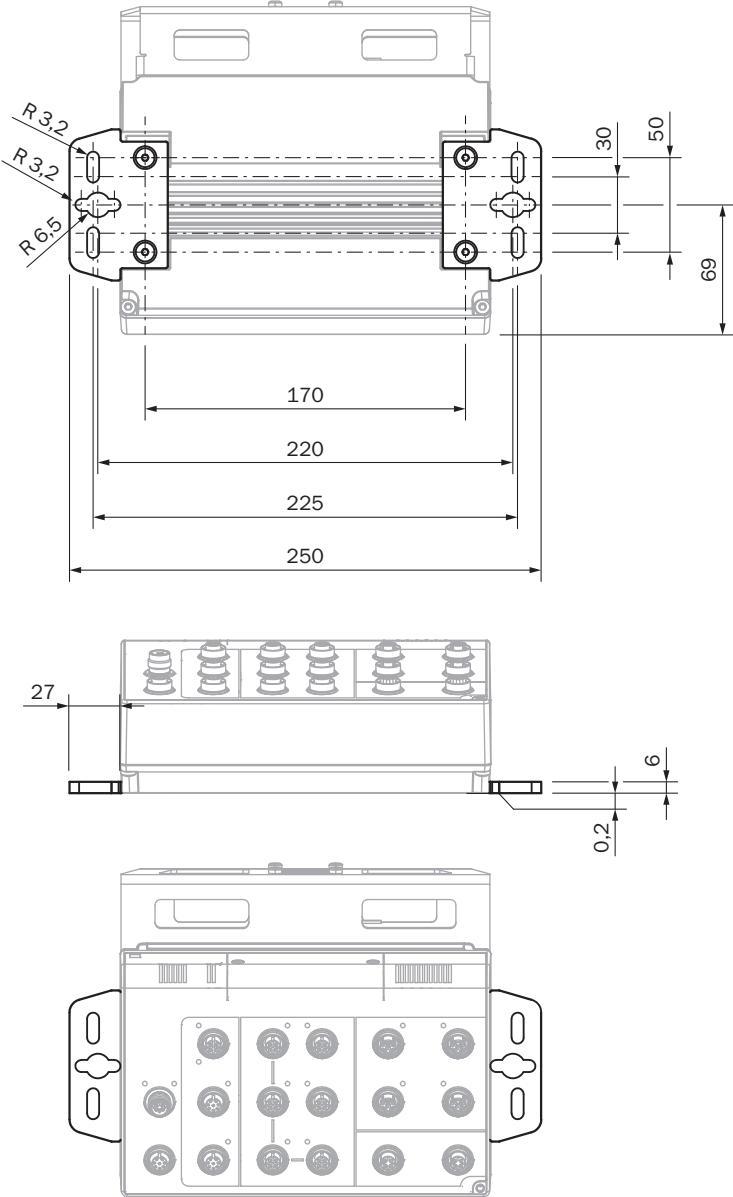

Mounting kit

Brackets

MOUNTING SYSTEMS

SICK
Sensor Intelligence.

Ordering information

Type	part no.
Mounting kit	2084764

Other models and accessories → www.sick.com/Brackets

Detailed technical data

Features

Accessory group	Mounting systems
Accessory family	Brackets
Description	Direct mounting adapter plates for SIM2000 and SIM2500 including screws.
Mounting system type	Mounting bracket

Dimensional drawing

Dimensions in mm (inch)

Exploded view

① IN6KT SW3 (x 4)

② fastening screw thread M5; 9 (.35) deep (x 4)

SICK AT A GLANCE

SICK is one of the leading manufacturers of intelligent sensors and sensor solutions for industrial applications. A unique range of products and services creates the perfect basis for controlling processes securely and efficiently, protecting individuals from accidents and preventing damage to the environment.