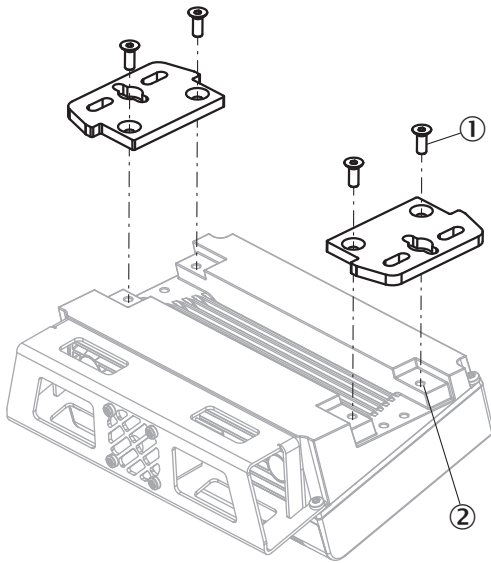

Features

Accessory group	Mounting systems
Accessory family	Brackets
Description	Direct mounting adapter plates for SIM2000 and SIM2500 including screws.
Mounting system type	Mounting bracket

Dimensional drawing

Dimensions in mm (inch)

Exploded view

① IN6KT SW3 (x 4)

② fastening screw thread M5; 9 (.35) deep (x 4)

SICK AT A GLANCE

SICK is one of the leading manufacturers of intelligent sensors and sensor solutions for industrial applications. A unique range of products and services creates the perfect basis for controlling processes securely and efficiently, protecting individuals from accidents and preventing damage to the environment.