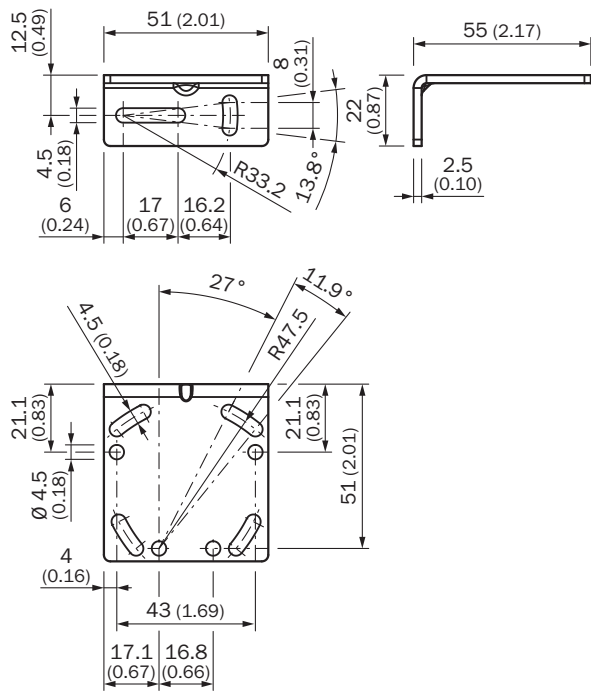

BEF-WTT12L

Brackets

MOUNTING SYSTEMS

SICK
Sensor Intelligence.

Ordering information

Type	part no.
BEF-WTT12L	2078538

Other models and accessories → www.sick.com/Brackets

Detailed technical data

Dimensional drawing

Dimensions in mm (inch)

SICK AT A GLANCE

SICK is one of the leading manufacturers of intelligent sensors and sensor solutions for industrial applications. A unique range of products and services creates the perfect basis for controlling processes securely and efficiently, protecting individuals from accidents and preventing damage to the environment.