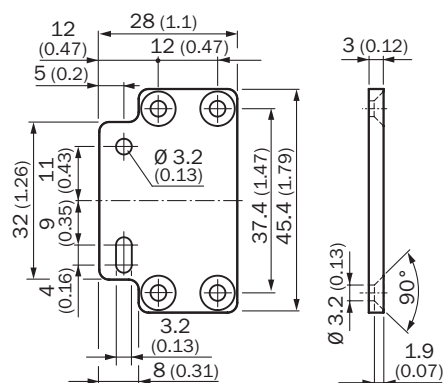

SICK Sensor Intelligence

MOUNTING SYSTEMS

BEF-AP-W4SS01

ORDERING INFORMATION

Type	part no.
BEF-AP-W4SS01	2075460

Further device versions and accessories at www.sick.com/Brackets

DETAILED TECHNICAL DATA

FEATURES

DIMENSIONAL DRAWING

Dimensions in mm (inch)

Further information as well as suitable accessories, example applications and downloads such as CAD dimensional models, operating instructions and software can be found at www.sick.com/2075460