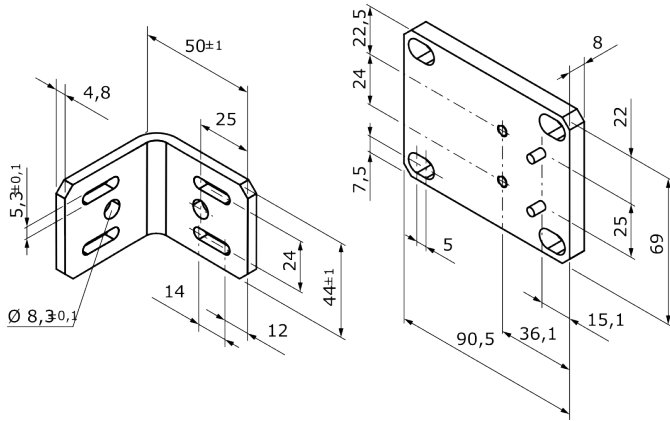

DATA SHEET

BEF-2SMMER002

Brackets
Mounting systems

MOUNTING SYSTEMS

BEF-2SMMER002

ORDERING INFORMATION

Type	part no.
BEF-2SMMER002	2074626

Further device versions and accessories at www.sick.com/Brackets

DETAILED TECHNICAL DATA

FEATURES

Accessory group	Mounting systems
Accessory family	Brackets
Description	Mounting kit, consisting of: 2 x reinforced stainless steel bracket swivel mount, with riser, 1 x mounting bracket, L-shaped with riser
Suitable for	C4000 Advanced Ex
Mounting system type	Mounting bracket

DIMENSIONAL DRAWING

Dimensions in mm (inch)

DIMENSIONAL DRAWING

Dimensions in mm (inch)

Further information as well as suitable accessories, example applications and downloads such as CAD dimensional models, operating instructions and software can be found at www.sick.com/2074626