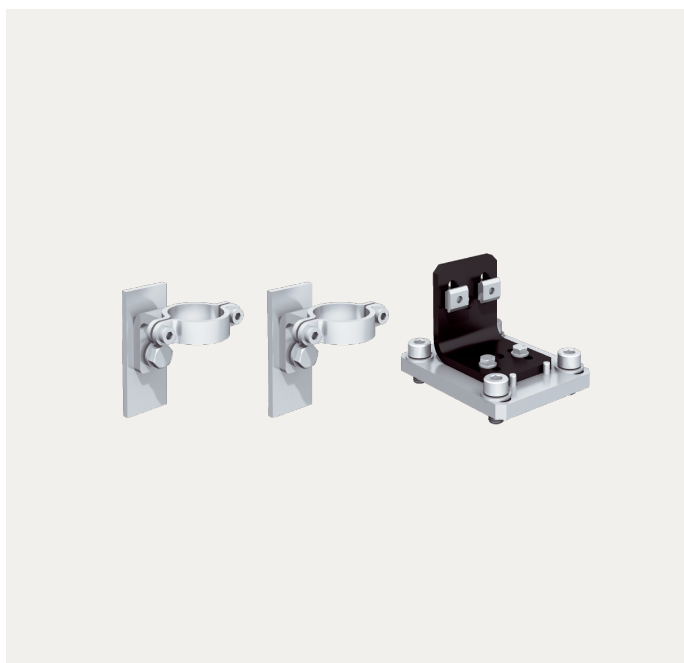

DATA SHEET

BEF-2SMMER002

Brackets
Mounting systems

MOUNTING SYSTEMS

BEF-2SMMER002

ORDERING INFORMATION

Type	part no.
BEF-2SMMER002	2074626

Further device versions and accessories at www.sick.com/Brackets

DETAILED TECHNICAL DATA

FEATURES

Accessory group	Mounting systems
Accessory family	Brackets
Description	Mounting kit, consisting of: 2 x reinforced stainless steel bracket swivel mount, with riser, 1 x mounting bracket, L-shaped with riser
Suitable for	C4000 Advanced Ex
Mounting system type	Mounting bracket