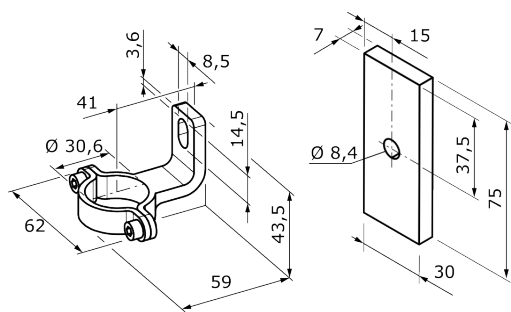

DATA SHEET

BEF-2SMMER002

Brackets
Mounting systems

MOUNTING SYSTEMS

BEF-2SMMER002

ORDERING INFORMATION

Type	part no.
BEF-2SMMER002	2074626

Further device versions and accessories at www.sick.com/Brackets

DETAILED TECHNICAL DATA

FEATURES

Accessory group	Mounting systems
Accessory family	Brackets
Description	Mounting kit, consisting of: 2 x reinforced stainless steel bracket swivel mount, with riser, 1 x mounting bracket, L-shaped with riser
Suitable for	C4000 Advanced Ex
Mounting system type	Mounting bracket

DIMENSIONAL DRAWING

Dimensions in mm (inch)

DIMENSIONAL DRAWING

Dimensions in mm (inch)

Further information as well as suitable accessories, example applications and downloads such as CAD dimensional models, operating instructions and software can be found at www.sick.com/2074626