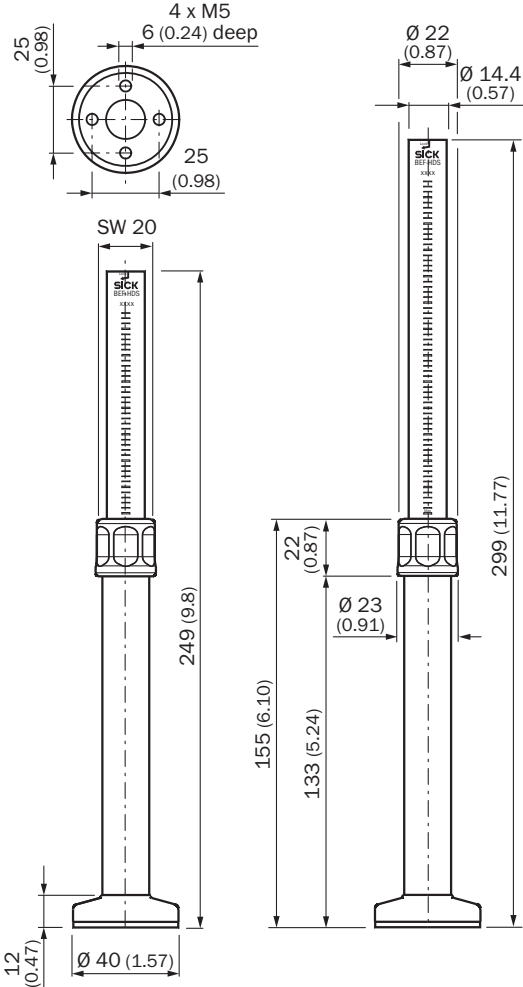

#### Features

<b>Accessory group</b>	Mounting systems
<b>Accessory family</b>	Brackets
<b>Suitable for</b>	Hygienic Design BeftechHD
<b>Material</b>	Hygienic Design, Stainless steel V4A (1.4404, 316L), Silicone (seal)
<b>Dimensions (W x H x L)</b>	40 mm x 249 mm x 40 mm <sup>1)</sup>
<b>Mounting system type</b>	Brackets

<sup>1)</sup> Min. height 249 mm; max. height 299 mm.

Dimensional drawing

Dimensions in mm (inch)