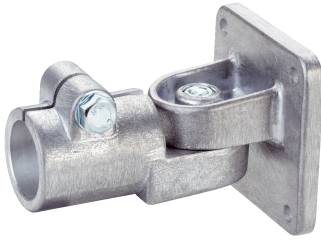

Terminal bracket

Brackets

MOUNTING SYSTEMS

SICK
Sensor Intelligence.

Ordering information

Type	part no.
Terminal bracket	2068919

Other models and accessories → www.sick.com/Brackets

Detailed technical data

Features

Accessory group	Mounting systems
Accessory family	Brackets
Description	Link clamp with screws
Diameter	30 mm
Mounting system type	Terminals

Classifications

ECLASS 5.0	27279202
ECLASS 5.1.4	27279202
ECLASS 6.0	27279202
ECLASS 6.2	27279202
ECLASS 7.0	27279202
ECLASS 8.0	27279202
ECLASS 8.1	27279202
ECLASS 9.0	27273701
ECLASS 10.0	27273701
ECLASS 11.0	27273701
ECLASS 12.0	27273701
ETIM 5.0	EC002024
ETIM 6.0	EC002024
ETIM 7.0	EC002024
ETIM 8.0	EC002024
UNSPSC 16.0901	32131023