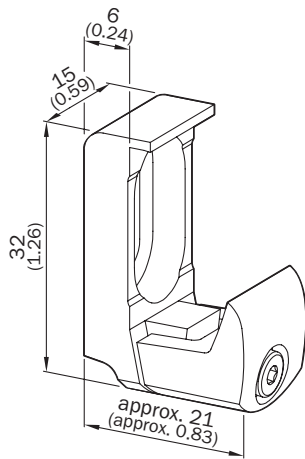

Dimensional drawing

Dimensions in mm (inch)