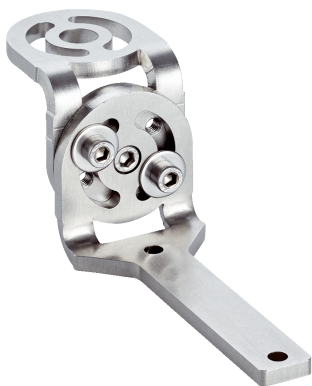

Mounting bracket

Brackets

MOUNTING SYSTEMS

SICK
Sensor Intelligence.

Ordering information

Type	part no.
Mounting bracket	2068605

Other models and accessories → www.sick.com/Brackets

Detailed technical data

Features

Accessory group	Mounting systems
Accessory family	Brackets
Description	Bracket with adapter board
Mounting system type	Brackets

Classifications

ECLASS 5.0	27279202
ECLASS 5.1.4	27279202
ECLASS 6.0	27279202
ECLASS 6.2	27279202
ECLASS 7.0	27279202
ECLASS 8.0	27279202
ECLASS 8.1	27279202
ECLASS 9.0	27273701
ECLASS 10.0	27273701
ECLASS 11.0	27273701
ECLASS 12.0	27273701
ETIM 5.0	EC002615
ETIM 6.0	EC002615
ETIM 7.0	EC002615
ETIM 8.0	EC002615
UNSPSC 16.0901	32131023