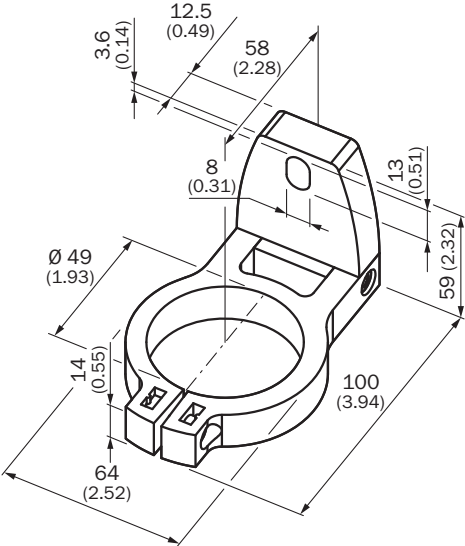

Dimensional drawing

Dimensions in mm (inch)