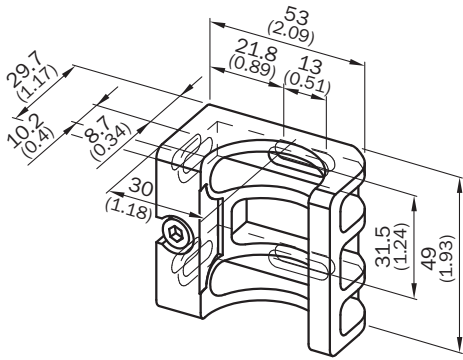

### Detailed technical data

#### Features

<b>Accessory group</b>	Mounting systems
<b>Accessory family</b>	Brackets
<b>Description</b>	FlexFix bracket for 2 devices (e.g. sender and receiver), can be aligned $\pm 15^\circ$ , including M5 screw Mounting kit 2, mounting bracket, pivots
<b>Material</b>	Plastic
<b>Packing unit</b>	4 pieces
<b>Mounting system type</b>	Brackets

Dimensional drawing FlexFix

Dimensions in mm (inch)