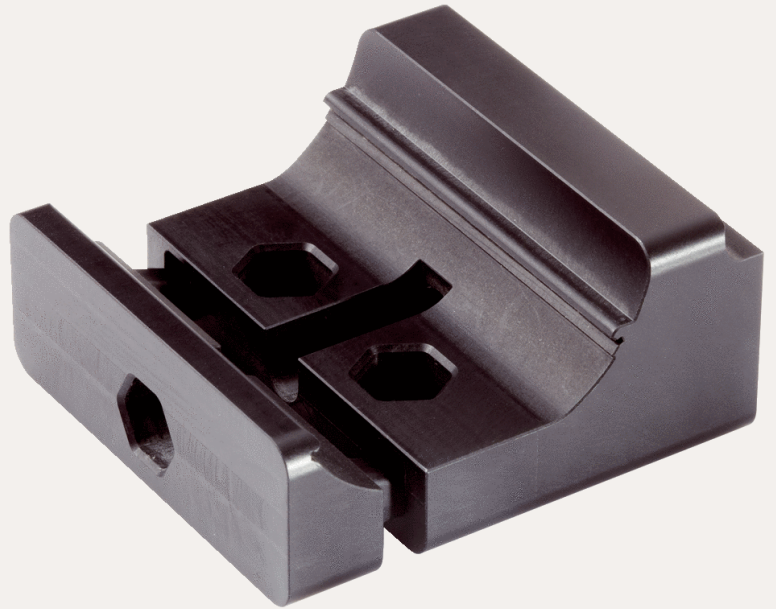

SICK.COM

DATA SHEET

BEF-3SHABPKU2

Brackets
Mounting systems

SICK Sensor Intelligence

MOUNTING SYSTEMS

BEF-3SHABPKU2

ORDERING INFORMATION

Type	part no.
BEF-3SHABPKU2	2066048

Further device versions and accessories at www.sick.com/Brackets

DETAILED TECHNICAL DATA

FEATURES

Accessory group	Mounting systems
Accessory family	Brackets
Description	QuickFix bracket for 1 device (e.g. sender or receiver) Mounting kit 2, mounting bracket, pivots
Material	Plastic
Packing unit	2 pieces
Mounting system type	Brackets