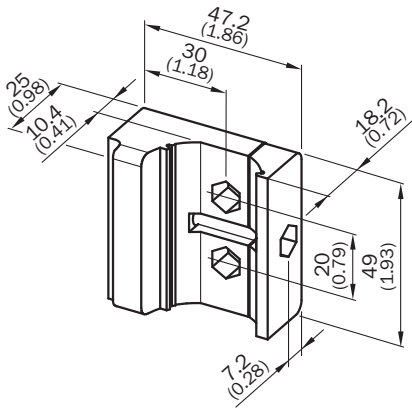

Dimensional drawing

Dimensions in mm (inch)