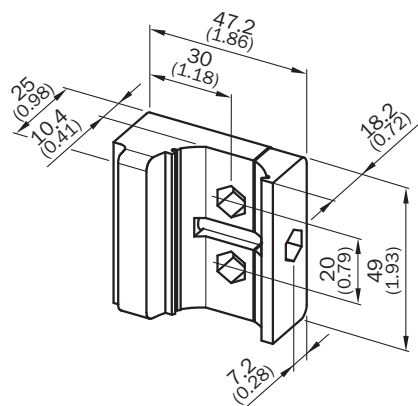

Type	part no.
BEF-3SHABPKU2	2066048

Further device versions and accessories at www.sick.com/Brackets

DETAILED TECHNICAL DATA

FEATURES

Accessory group	Mounting systems
Accessory family	Brackets
Description	QuickFix bracket for 1 device (e.g. sender or receiver) Mounting kit 2, mounting bracket, pivots
Material	Plastic
Packing unit	2 pieces
Mounting system type	Brackets

DIMENSIONAL DRAWING

Dimensions in mm (inch)

Further information as well as suitable accessories, example applications and downloads such as CAD dimensional models, operating instructions and software can be found at www.sick.com/2066048