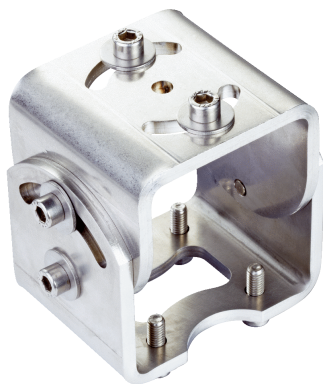

Mounting bracket

Brackets

MOUNTING SYSTEMS

SICK
Sensor Intelligence.

Ordering information

Type	part no.
Mounting bracket	2061737

Other models and accessories → www.sick.com/Brackets

Detailed technical data

Features

Accessory group	Mounting systems
Accessory family	Brackets
Description	Pivot mounting bracket, incl. assembly material Pivot mounting bracket, with mounting material
Mounting system type	Brackets