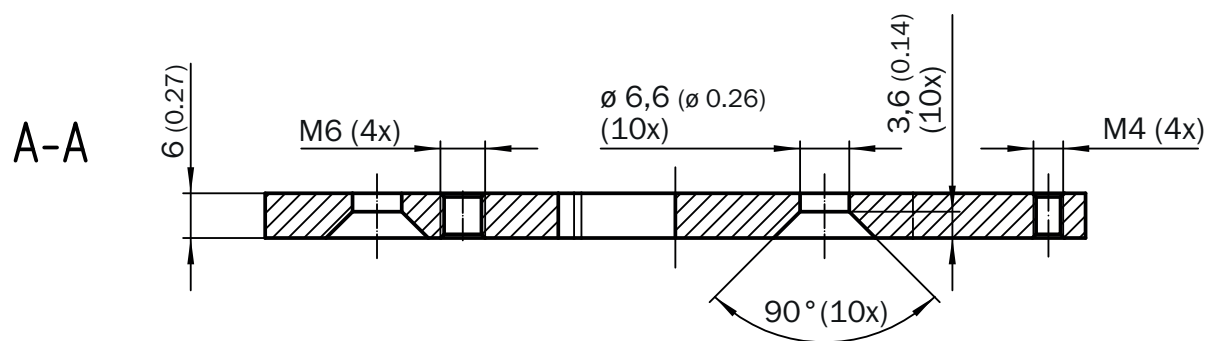

Dimensional drawing

Dimensions in mm (inch)