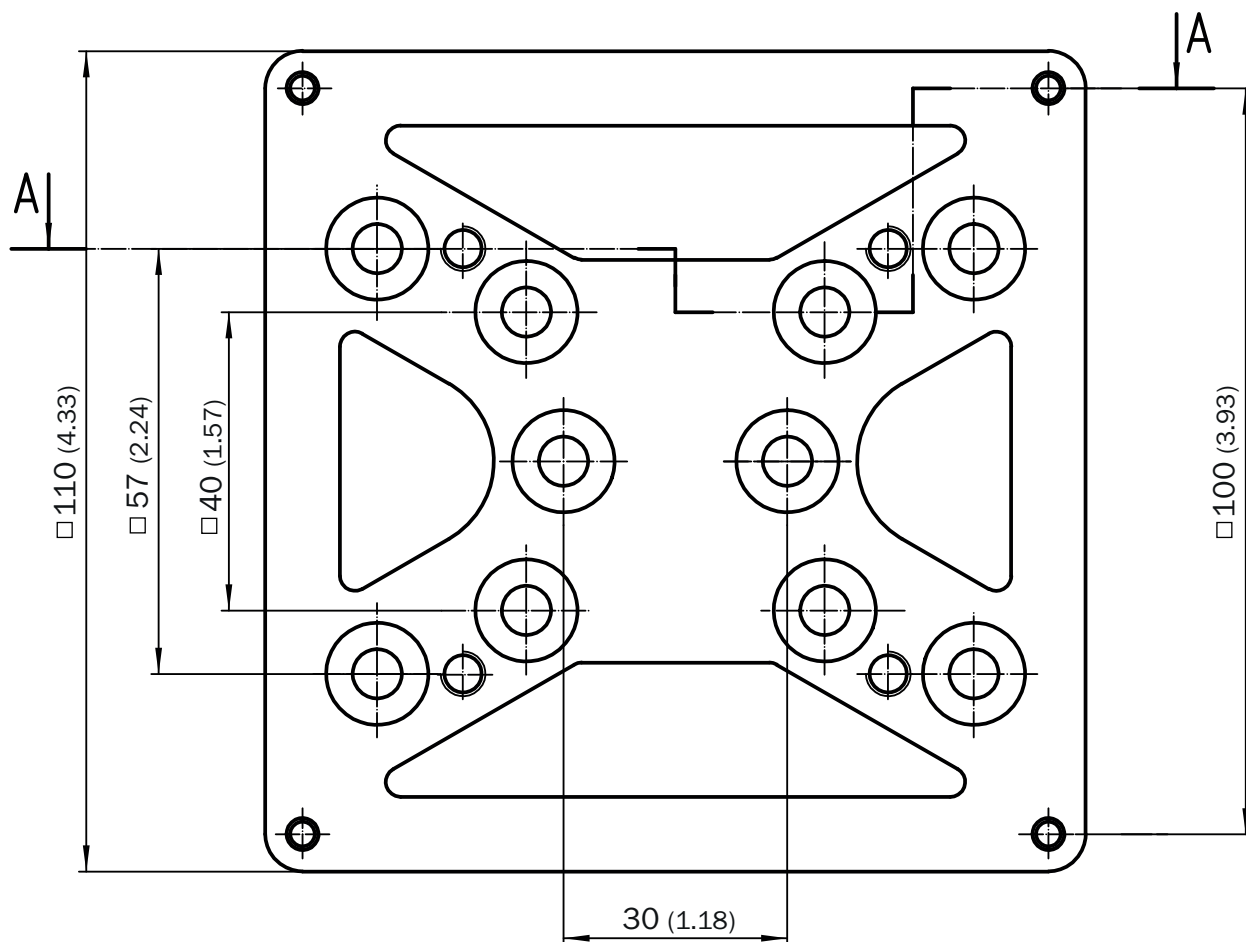

Mounting plate

Brackets

MOUNTING SYSTEMS

SICK
Sensor Intelligence.

Ordering information

Type	part no.
Mounting plate	2061688

Other models and accessories → www.sick.com/Brackets

Detailed technical data

Features

Accessory group	Mounting systems
Accessory family	Brackets
Description	VESA adapter plate, incl. assembly material VESA mounting bracket, with mounting material
Mounting system type	Adaptor

Classifications

Dimensional drawing

Dimensions in mm (inch)

SICK AT A GLANCE

SICK is one of the leading manufacturers of intelligent sensors and sensor solutions for industrial applications. A unique range of products and services creates the perfect basis for controlling processes securely and efficiently, protecting individuals from accidents and preventing damage to the environment.