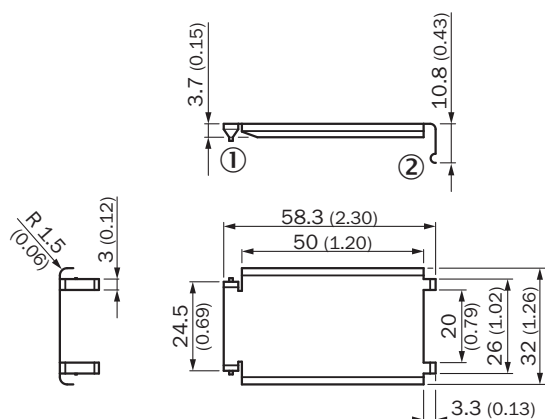

DIMENSIONAL DRAWING

Dimensions in mm (inch)

- ① Display protection cover catch
- ② Snap hook

Further information as well as suitable accessories, example applications and downloads such as CAD dimensional models, operating instructions and software can be found at www.sick.com/2058007