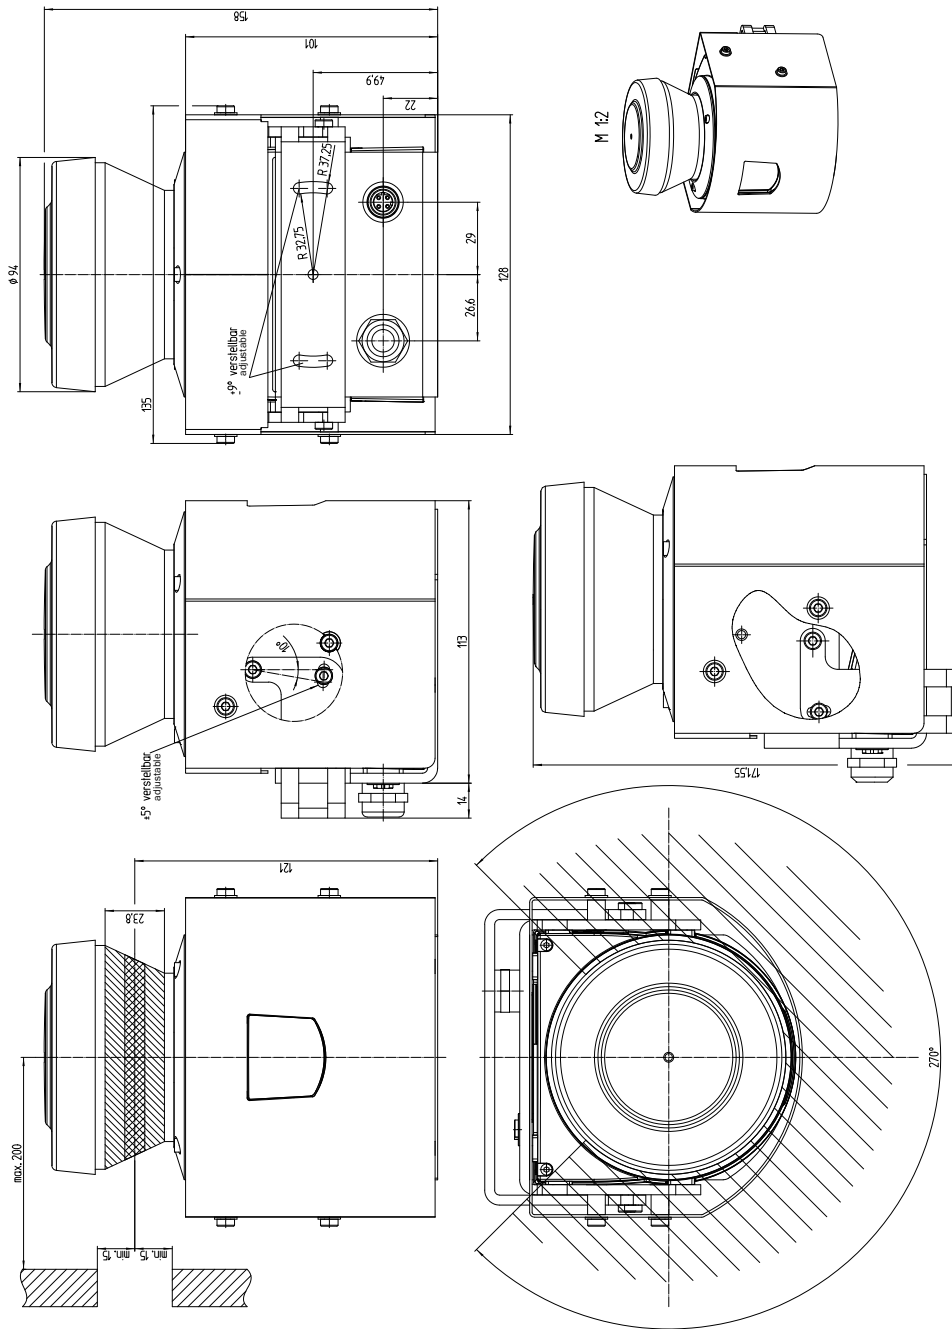

DATA SHEET

Mounting kit VdS 1

Brackets
Mounting systems

MOUNTING SYSTEMS

Mounting kit VdS 1

ORDERING INFORMATION

Type	part no.
Mounting kit VdS 1	2056271

Further device versions and accessories at www.sick.com/Brackets

DETAILED TECHNICAL DATA

FEATURES

Accessory group	Mounting systems
Accessory family	Brackets
Description	Mounting set VdS 1, RAL9005
Color	Black (RAL 9005)
Usable for	Retrofitting a standard laser measurement sensor with a mounting bracket VdS 1 will not automatically result in a VdS compliant laser measurement system
Mounting system type	Mounting bracket

DIMENSIONAL DRAWING

Dimensions in mm (inch)

Further information as well as suitable accessories, example applications and downloads such as CAD dimensional models, operating instructions and software can be found at www.sick.com/2056271