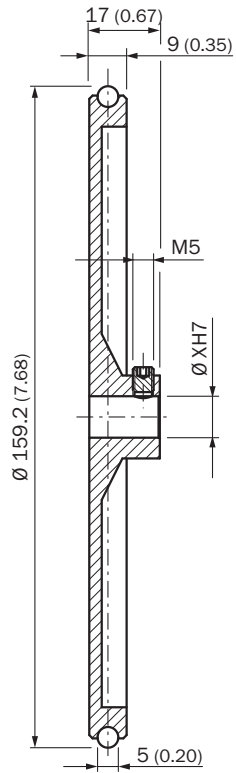

Certificates

China RoHS

Dimensional drawing

Dimensions in mm (inch)