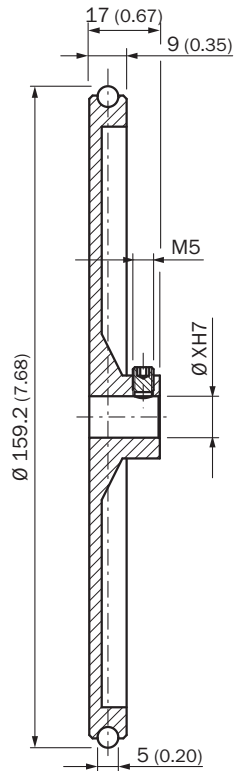

Certificates

China RoHS	✓

Dimensional drawing

Dimensions in mm (inch)