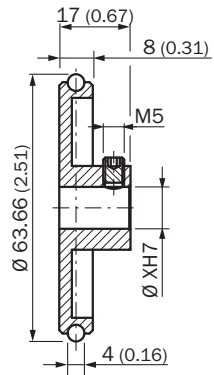

Certificates

China RoHS	✓

Dimensional drawing

Dimensions in mm (inch)