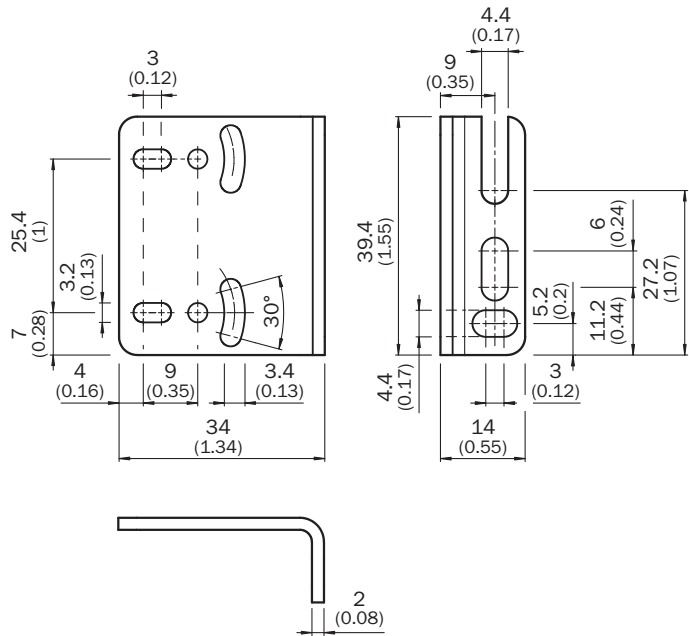

## ORDERING INFORMATION

Type	part no.
BEF-W4-A	<a href="#">2051628</a>

Further device versions and accessories at [www.sick.com/Brackets](http://www.sick.com/Brackets)

## DETAILED TECHNICAL DATA

**DIMENSIONAL DRAWING**

Dimensions in mm (inch)

Further information as well as suitable accessories, example applications and downloads such as CAD dimensional models, operating instructions and software can be found at [www.sick.com/2051628](http://www.sick.com/2051628)