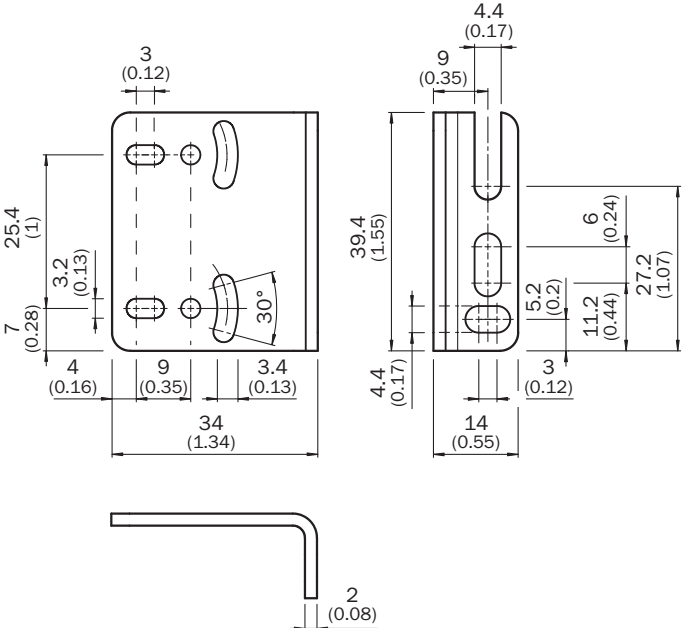

BEF-W4-A

Brackets

MOUNTING SYSTEMS

SICK
Sensor Intelligence.

Ordering information

Type	part no.
BEF-W4-A	2051628

Other models and accessories → www.sick.com/Brackets

Detailed technical data

Features

Accessory group	Mounting systems
Accessory family	Brackets
Description	Mounting bracket for wall mounting
Suitable for	W4S, W4F, W4S
Material	Stainless steel 1.4571
Items supplied	Mounting hardware included
Mounting system type	Brackets

Dimensional drawing

Dimensions in mm (inch)

SICK AT A GLANCE

SICK is one of the leading manufacturers of intelligent sensors and sensor solutions for industrial applications. A unique range of products and services creates the perfect basis for controlling processes securely and efficiently, protecting individuals from accidents and preventing damage to the environment.