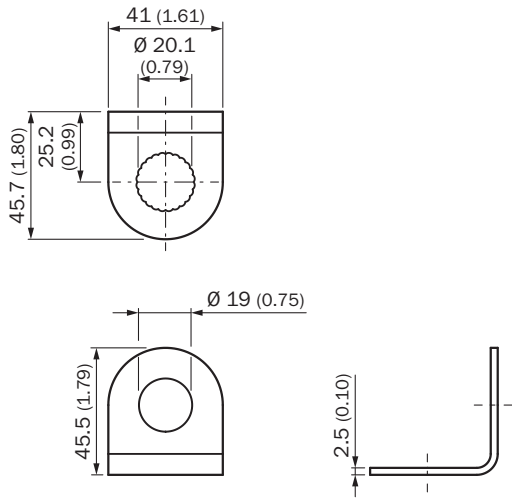

Detailed technical data

Features

Accessory group	Mounting systems
Accessory family	Brackets
Description	Plate N06 for universal clamp bracket, M18
Material	Zinc plated steel (sheet), Zinc die cast (clamping bracket)
Items supplied	Universal clamp (5322626), mounting hardware
Usable for	MH15 MH15V V180-2 V18V W15 GR18 V18 V18 Laser V12-2 SimpleSense SureSense M18 round sensors
Mounting system type	Mounting plate

Dimensional drawing

Dimensions in mm (inch)

Dimensional drawing

Dimensions in mm (inch)
BEF-KHS-KH3

SICK AT A GLANCE

SICK is one of the leading manufacturers of intelligent sensors and sensor solutions for industrial applications. A unique range of products and services creates the perfect basis for controlling processes securely and efficiently, protecting individuals from accidents and preventing damage to the environment.