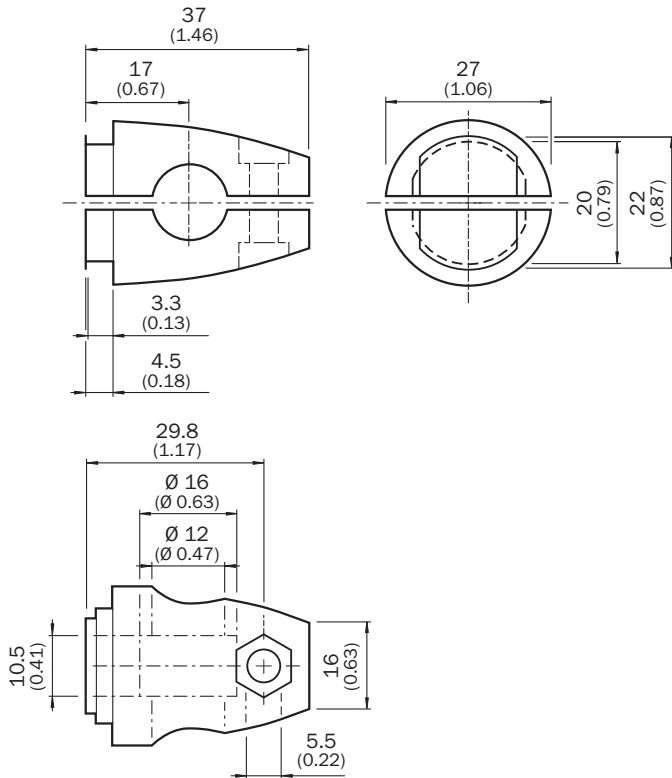

Detailed technical data

Features

Accessory group	Mounting systems
Accessory family	Brackets
Description	Plate N06 for universal clamp bracket, M18
Material	Zinc plated steel (sheet), Zinc die cast (clamping bracket)
Items supplied	Universal clamp (5322626), mounting hardware
Usable for	MH15 MH15V V180-2 V18V W15 GR18 V18 V18 Laser V12-2 SimpleSense SureSense M18 round sensors
Mounting system type	Mounting plate

Dimensional drawing

Dimensions in mm (inch)

Dimensional drawing

Dimensions in mm (inch)
BEF-KHS-KH3

SICK AT A GLANCE

SICK is one of the leading manufacturers of intelligent sensors and sensor solutions for industrial applications. A unique range of products and services creates the perfect basis for controlling processes securely and efficiently, protecting individuals from accidents and preventing damage to the environment.