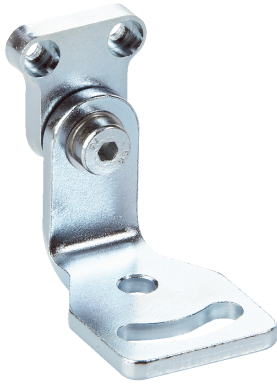

Mounting bracket

Brackets

MOUNTING SYSTEMS

SICK
Sensor Intelligence.

Ordering information

Type	part no.
Mounting bracket	2050023

Other models and accessories → www.sick.com/Brackets

Detailed technical data

Features

Accessory group	Mounting systems
Accessory family	Brackets
Description	Bracket with adapter board
Mounting system type	Brackets

Classifications

ECLASS 5.0	27279202
ECLASS 5.1.4	27279202
ECLASS 6.0	27279202
ECLASS 6.2	27279202
ECLASS 7.0	27279202
ECLASS 8.0	27279202
ECLASS 8.1	27279202
ECLASS 9.0	27273701
ECLASS 10.0	27273701
ECLASS 11.0	27273701
ECLASS 12.0	27273701
ETIM 5.0	EC002615
ETIM 6.0	EC002615
ETIM 7.0	EC002615
ETIM 8.0	EC002615
UNSPSC 16.0901	32131023