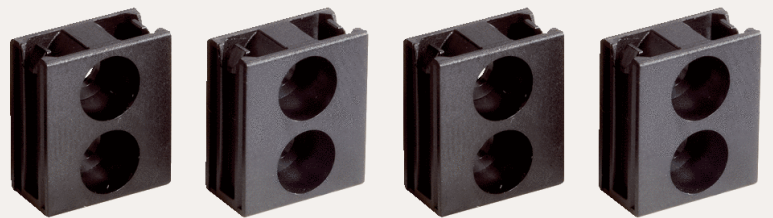

SICK.COM

DATA SHEET

BEF-SLG

Brackets
Mounting systems

SICK Sensor Intelligence

MOUNTING SYSTEMS

BEF-SLG

ORDERING INFORMATION

Type	part no.
BEF-SLG	2048520

Further device versions and accessories at www.sick.com/Brackets

Illustration may differ

DETAILED TECHNICAL DATA

FEATURES

Accessory group	Mounting systems
Accessory family	Brackets
Description	Mounting kit
Material	Plastic
Packing unit	4 pieces
Mounting system type	Mounting bracket