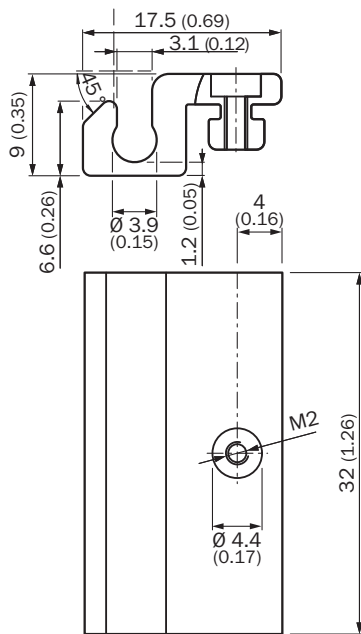

## ORDERING INFORMATION

Type	part no.
BEF-KHZ-TC1	<a href="#">2046441</a>

Further device versions and accessories at [www.sick.com/Brackets](http://www.sick.com/Brackets)

## DETAILED TECHNICAL DATA

## DIMENSIONAL DRAWING

Dimensions in mm (inch)

Further information as well as suitable accessories, example applications and downloads such as CAD dimensional models, operating instructions and software can be found at [www.sick.com/2046441](http://www.sick.com/2046441)