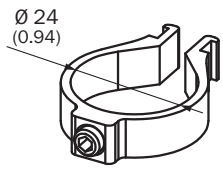

Dimensional drawing

Dimensions in mm (inch)