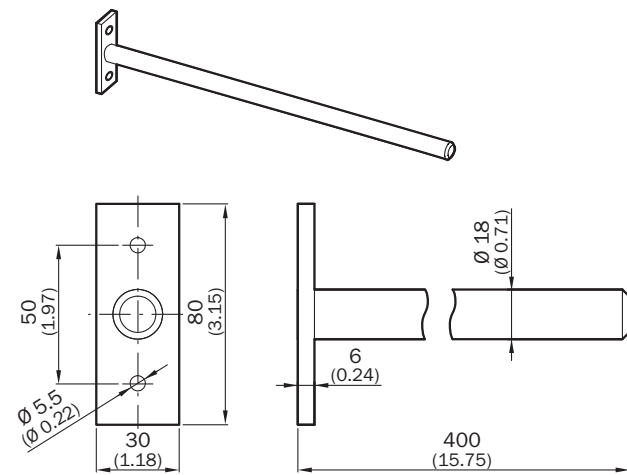

DATA SHEET

Round steel arm

Brackets
Mounting systems

MOUNTING SYSTEMS

Round steel arm

ORDERING INFORMATION

Type	part no.
Round steel arm	2045879

Further device versions and accessories at www.sick.com/Brackets

DETAILED TECHNICAL DATA

FEATURES

Accessory group	Mounting systems
Accessory family	Brackets
Description	Round steel arm 400 mm, for mounting universal brackets Round steel arm for device columns, length 400 mm
Suitable for	PU3H column profile and M4000 device profile
Items supplied	Mounting hardware and sliding nuts included

DIMENSIONAL DRAWING

Dimensions in mm (inch)

Further information as well as suitable accessories, example applications and downloads such as CAD dimensional models, operating instructions and software can be found at www.sick.com/2045879