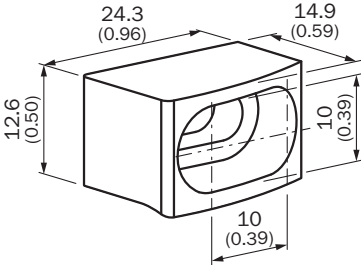

Dimensional drawing

Dimensions in mm (inch)