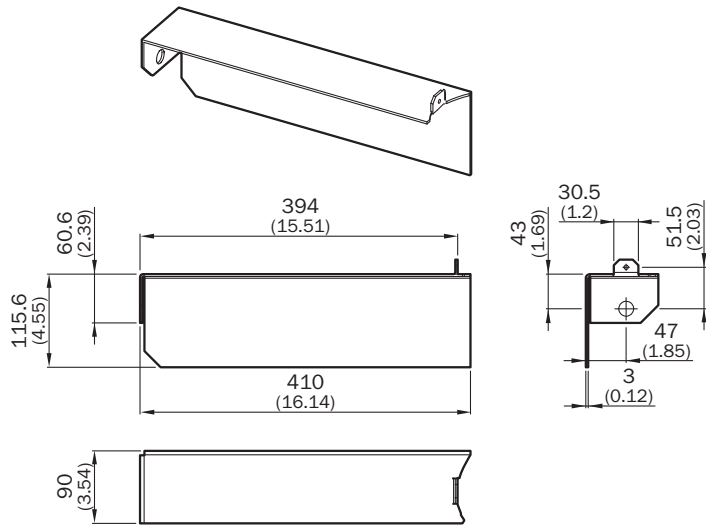

Dimensional drawing

Dimensions in mm (inch)