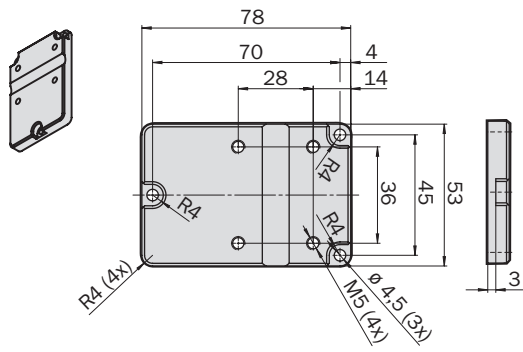

SICK

BEF-AP-EPA

Brackets

MOUNTING SYSTEMS

SICK
Sensor Intelligence.

Ordering information

Type	part no.
BEF-AP-EPA	2045400

Other models and accessories → www.sick.com/Brackets

Detailed technical data

Features

Accessory group	Mounting systems
Accessory family	Brackets
Description	Universal adapter inspector
Items supplied	Including 3 Allan screws M4 x 10 and BEF-AP-EPA / 4053628
Mounting system type	Adaptor

Dimensional drawing

Dimensions in mm (inch)

SICK AT A GLANCE

SICK is one of the leading manufacturers of intelligent sensors and sensor solutions for industrial applications. A unique range of products and services creates the perfect basis for controlling processes securely and efficiently, protecting individuals from accidents and preventing damage to the environment.