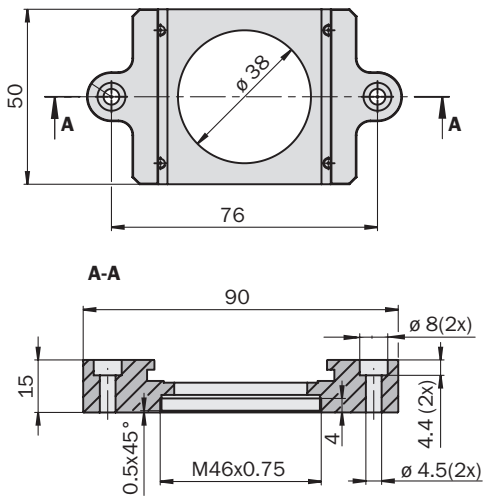

### Detailed technical data

#### Features

<b>Accessory group</b>	Mounting systems
<b>Accessory family</b>	Brackets
<b>Description</b>	Inspector standard bracket for mounting external ICL illumination or an external standard filter
<b>Items supplied</b>	Including 4 Allan screws M3 x 8, 2 Allan screws M4 x 16 and BEF-AP lighting EPA / 4053577
<b>Mounting system type</b>	Brackets

Dimensional drawing

Dimensions in mm (inch)