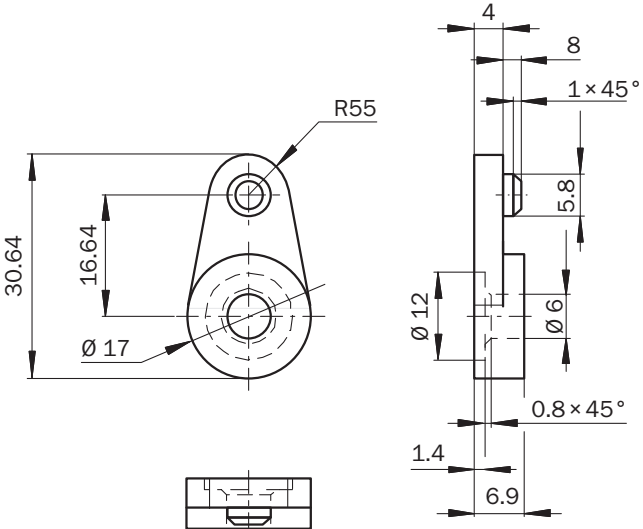

Mounting kit

Brackets

MOUNTING SYSTEMS

SICK
Sensor Intelligence.

Ordering information

Type	part no.
Mounting kit	2045375

Other models and accessories → www.sick.com/Brackets

Detailed technical data

Features

Accessory group	Mounting systems
Accessory family	Brackets
Description	Mounting kit for mounting the sensor on the profile frame
Mounting system type	Mounting bracket

Classifications

ECLASS 5.0	27279202
ECLASS 5.1.4	27279202
ECLASS 6.0	27279202
ECLASS 6.2	27279202
ECLASS 7.0	27279202
ECLASS 8.0	27279202
ECLASS 8.1	27279202
ECLASS 9.0	27273701
ECLASS 10.0	27273701
ECLASS 11.0	27273701
ECLASS 12.0	27273701
ETIM 5.0	EC002024
ETIM 6.0	EC002024
ETIM 7.0	EC002024
ETIM 8.0	EC002024
UNSPSC 16.0901	32131023

Dimensional drawing

Dimensions in mm (inch)

SICK AT A GLANCE

SICK is one of the leading manufacturers of intelligent sensors and sensor solutions for industrial applications. A unique range of products and services creates the perfect basis for controlling processes securely and efficiently, protecting individuals from accidents and preventing damage to the environment.