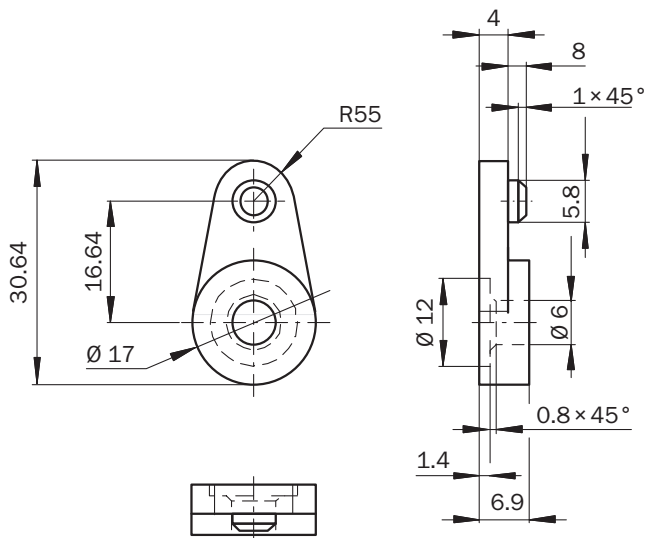

### ORDERING INFORMATION

Type	part no.
Mounting kit	<a href="#">2045375</a>

Further device versions and accessories at [www.sick.com/Brackets](http://www.sick.com/Brackets)

### DETAILED TECHNICAL DATA

**DIMENSIONAL DRAWING**

Dimensions in mm (inch)

Further information as well as suitable accessories, example applications and downloads such as CAD dimensional models, operating instructions and software can be found at [www.sick.com/2045375](http://www.sick.com/2045375)