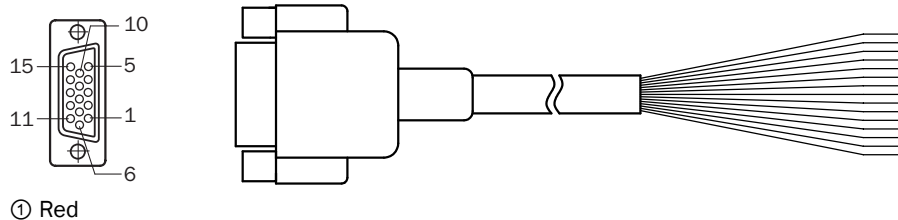

PIN assignment