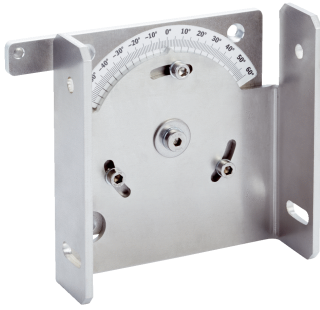

# Alignment bracket

Brackets

**MOUNTING SYSTEMS**

**SICK**  
Sensor Intelligence.

### Ordering information

Type	part no.
Alignment bracket	2043070

Other models and accessories → [www.sick.com/Brackets](http://www.sick.com/Brackets)