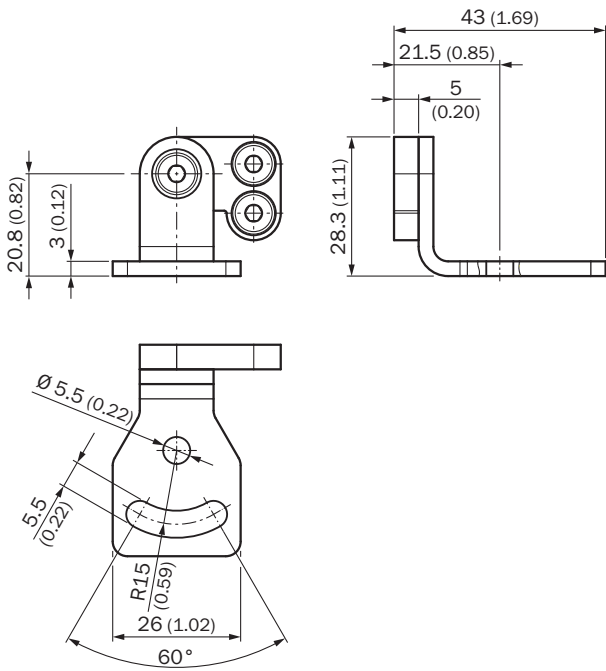

Mounting bracket

Brackets

MOUNTING SYSTEMS

SICK
Sensor Intelligence.

Ordering information

Type	part no.
Mounting bracket	2042902

Other models and accessories → www.sick.com/Brackets

Detailed technical data

Features

Accessory group	Mounting systems
Accessory family	Brackets
Description	Bracket with adapter board
Mounting system type	Brackets

Classifications

ECLASS 5.0	27279202
ECLASS 5.1.4	27279202
ECLASS 6.0	27279202
ECLASS 6.2	27279202
ECLASS 7.0	27279202
ECLASS 8.0	27279202
ECLASS 8.1	27279202
ECLASS 9.0	27273701
ECLASS 10.0	27273701
ECLASS 11.0	27273701
ECLASS 12.0	27273701
ETIM 5.0	EC002615
ETIM 6.0	EC002615
ETIM 7.0	EC002615
ETIM 8.0	EC002615
UNSPSC 16.0901	32131023

Dimensional drawing Mounting bracket

Dimensions in mm (inch)

SICK AT A GLANCE

SICK is one of the leading manufacturers of intelligent sensors and sensor solutions for industrial applications. A unique range of products and services creates the perfect basis for controlling processes securely and efficiently, protecting individuals from accidents and preventing damage to the environment.