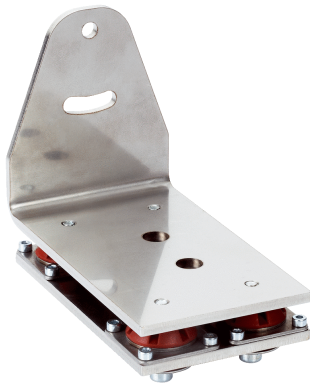

Mounting bracket

Brackets

MOUNTING SYSTEMS

SICK
Sensor Intelligence.

Ordering information

Type	part no.
Mounting bracket	2039493

Other models and accessories → www.sick.com/Brackets

Detailed technical data

Features

Accessory group	Mounting systems
Accessory family	Brackets
Description	Mounting bracket with integrated vibration/shock absorption for mounting the scanner on a forklift, for example (mounted in the direction of travel, on the right side)
Suitable for	CLV69x
Mounting system type	Brackets