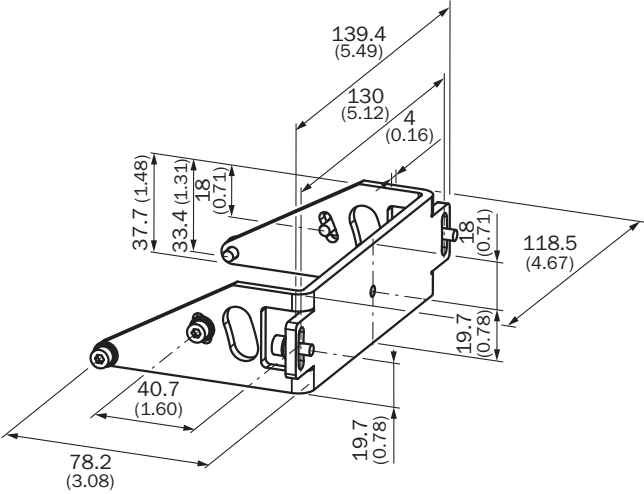

Detailed technical data

Features

Accessory group	Mounting systems
Accessory family	Brackets
Description	Mounting bracket, adjustable lateral axis, only in conjunction with mounting kit 1a (2034324) or 1b (2034325) Mounting kit 2, only in combination with mounting kit 1a or 1b. Lateral axis adjustment possible.
Material	AlMg3, black anodized
Items supplied	Mounting bracket 4 x countersunk screws with washers M4 x 10 4 x spring washer
Packing unit	1 piece
Weight	81 g
Mounting system type	Mounting bracket

Dimensional drawing

Dimensions in mm (inch)

SICK AT A GLANCE

SICK is one of the leading manufacturers of intelligent sensors and sensor solutions for industrial applications. A unique range of products and services creates the perfect basis for controlling processes securely and efficiently, protecting individuals from accidents and preventing damage to the environment.