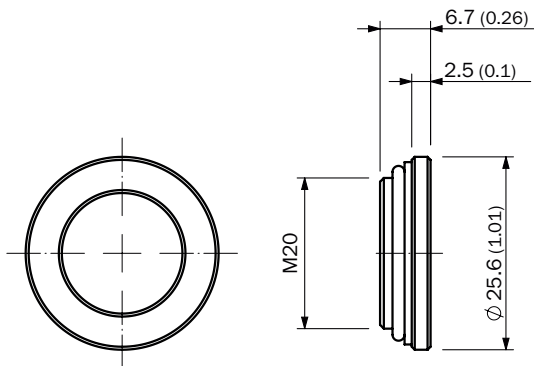

Lens, TW60

Lenses

REFLECTORS AND OPTICS

SICK
Sensor Intelligence.

Ordering information

Type	part no.
Lens, TW60	2034471

Other models and accessories → www.sick.com/Lenses

Detailed technical data

Features

Product segment	Reflectors and optics
Product	Lenses
Product version	Lens accessories
Description	Exchangeable lens, focal length 60 mm
Diameter	16.8 mm

Classifications

ECLASS 5.0	27279205
ECLASS 5.1.4	27279205
ECLASS 6.0	27279205
ECLASS 6.2	27279205
ECLASS 7.0	27279205
ECLASS 8.0	27279205
ECLASS 8.1	27279205
ECLASS 9.0	27273603
ECLASS 10.0	27273603
ECLASS 11.0	27273603
ECLASS 12.0	27273603
ETIM 5.0	EC001776
ETIM 6.0	EC001776
ETIM 7.0	EC001776
ETIM 8.0	EC001776
UNSPSC 16.0901	45121603

Dimensional drawing

Dimensions in mm (inch)

SICK AT A GLANCE

SICK is one of the leading manufacturers of intelligent sensors and sensor solutions for industrial applications. A unique range of products and services creates the perfect basis for controlling processes securely and efficiently, protecting individuals from accidents and preventing damage to the environment.