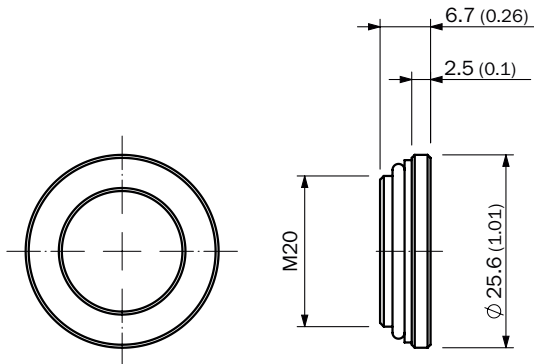

Lens, TW60

Lenses

REFLECTORS AND OPTICS

SICK
Sensor Intelligence.

Ordering information

Type	part no.
Lens, TW60	2034471

Other models and accessories → www.sick.com/Lenses

Detailed technical data

Features

Description	Exchangeable lens, focal length 60 mm
Lens	
Focal length	60 mm
Diameter	16.8 mm

Classifications

ECLASS 5.0	27279205
ECLASS 5.1.4	27279205
ECLASS 6.0	27279205
ECLASS 6.2	27279205
ECLASS 7.0	27279205
ECLASS 8.0	27279205
ECLASS 8.1	27279205
ECLASS 9.0	27273603
ECLASS 10.0	27273603
ECLASS 11.0	27273603
ECLASS 12.0	27273603
ETIM 5.0	EC001776
ETIM 6.0	EC001776
ETIM 7.0	EC001776
ETIM 8.0	EC001776
UNSPSC 16.0901	45121603

Dimensional drawing

Dimensions in mm (inch)

SICK AT A GLANCE

SICK is one of the leading manufacturers of intelligent sensors and sensor solutions for industrial applications. A unique range of products and services creates the perfect basis for controlling processes securely and efficiently, protecting individuals from accidents and preventing damage to the environment.