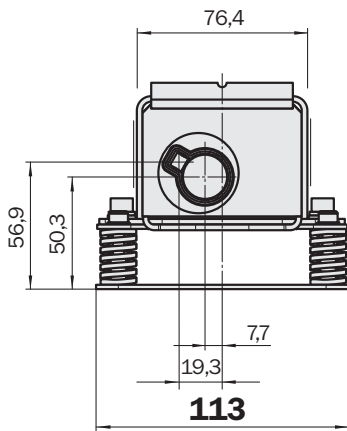

Dimensional drawing

Dimensions in mm (inch)

SICK AT A GLANCE

SICK is one of the leading manufacturers of intelligent sensors and sensor solutions for industrial applications. A unique range of products and services creates the perfect basis for controlling processes securely and efficiently, protecting individuals from accidents and preventing damage to the environment.