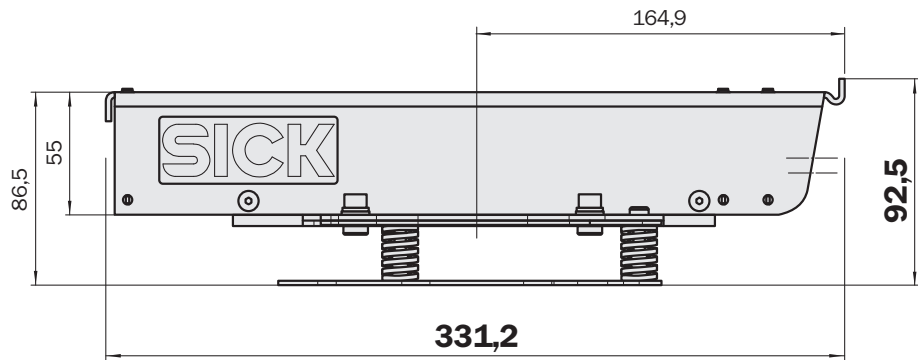

Detailed technical data

Features

Product segment	Device protection and care
Product	Protective caps and hoods
Description	Weather hood housing for DS/DT500

Classifications

ECLASS 5.0	27371205
ECLASS 5.1.4	27371205
ECLASS 6.0	27371205
ECLASS 6.2	27371205
ECLASS 7.0	27371205
ECLASS 8.0	27371205
ECLASS 8.1	27371205
ECLASS 9.0	27371205
ECLASS 10.0	27371205
ECLASS 11.0	27371205
ECLASS 12.0	27371205
ETIM 5.0	EC000200
ETIM 6.0	EC000200
ETIM 7.0	EC000200
ETIM 8.0	EC000200
UNSPSC 16.0901	32131023

Dimensional drawing

Dimensions in mm (inch)

SICK AT A GLANCE

SICK is one of the leading manufacturers of intelligent sensors and sensor solutions for industrial applications. A unique range of products and services creates the perfect basis for controlling processes securely and efficiently, protecting individuals from accidents and preventing damage to the environment.